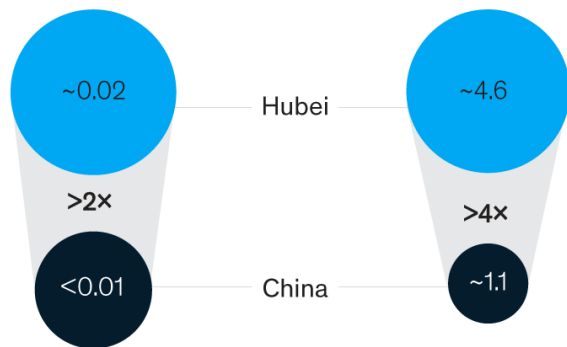

Critical indicators of the impact of COVID-19 (March 20, 2020)

Impact of COVID-19 on Hubei, China

Question: How deeply is Hubei (especially Wuhan city) affected, and when could economic activity restart?

- Hubei remains deeply affected
- Return to economic activity tough to foresee until mid Q2

Hubei epidemiological status

Daily infection rate, per million   Case fatality rate,¹ %

¹Case-fatality rate (CFR) calculated as (deaths on day X) / (cases on day X). Note that previous versions of this dashboard calculated CFR = (deaths on day X) / (cases on day X-7) to account for disease incubation period. We changed the definition because the old formula was causing confusion for some readers.

Hubei recovery milestones to watch

- 1 Rate of confirmed cases consistently decreasing
- 2 New suspected/confirmed cases rate consistent with other provinces
- 3 Quarantine lifted
- 4 No additional spikes in case count
- 5 Public transport resumes
- 6 Factory activity returns to pre-outbreak levels

Source: Baidu QianXi; Centers for Disease Control; Columbia University; *Economist*; *Jakarta Post*; Johns Hopkins Center for Systems Science and Engineering; London School of Hygiene & Tropical Medicine; National Bureau of Statistics of China; *New York Times*; OAG Aviation Worldwide; Organisation for Economic Co-operation Development; Peking University HSBC Business School; Reuters; TomTom Traffic Index; World Health Organization situation reports; Xian Jiaotong University; McKinsey Global Institute