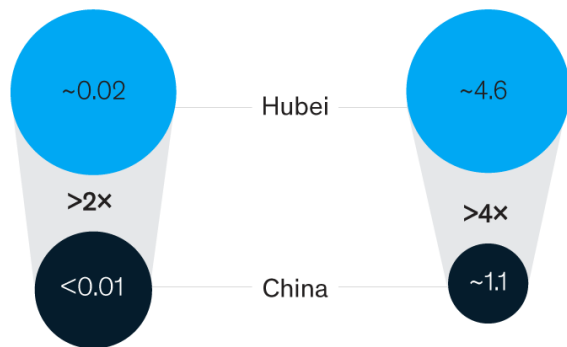

Impact of COVID-19 on Hubei, China

Question: How deeply is Hubei (especially Wuhan city) affected, and when could economic activity restart?

- Hubei remains deeply affected
- Return to economic activity tough to foresee until mid Q2

Hubei epidemiological status

Daily infection rate, per million Case fatality rate,¹ %

¹Case-fatality rate (CFR) calculated as (deaths on day X) / (cases on day X). Note that previous versions of this dashboard calculated CFR = (deaths on day X) / (cases on day X-7) to account for disease incubation period. We changed the definition because the old formula was causing confusion for some readers.